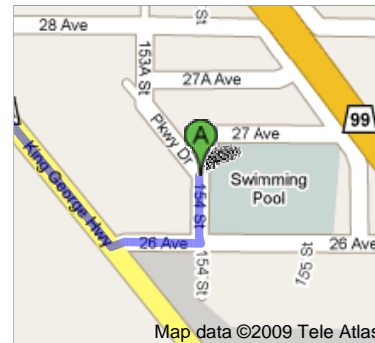

Directions to 13820 88 Ave, Surrey, BC, Canada  
14.9 km – about 17 mins

154 St

1. Head **south** on **154 St** toward **26 Ave**

go 0.1 km  
total 0.1 km

2. Turn **right** at **26 Ave**

go 0.2 km  
total 0.3 km

3. Turn **right** at **King George Hwy**  
About 3 mins

go 2.7 km  
total 3.0 km

4. Continue straight to stay on **King George Hwy**  
About 13 mins

go 11.5 km  
total 14.5 km

➔ 5. Turn right at **88 Ave**

go 0.4 km  
total 14.9 km

 13820 88 Ave, Surrey, BC, Canada

These directions are for planning purposes only. You may find that construction projects, traffic, weather, or other events may cause conditions to differ from the map results, and you should plan your route accordingly. You must obey all signs or notices regarding your route.

Map data ©2009 Tele Atlas