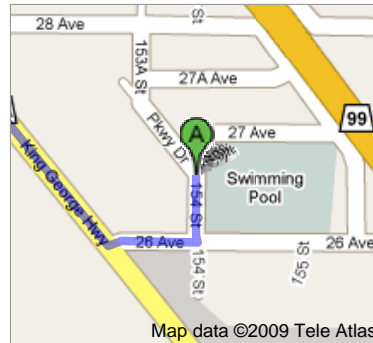

Directions to 13820 88 Ave, Surrey, BC, Canada  
14.9 km – about 17 mins

154 St

1. Head **south** on **154 St** toward **26 Ave**

go 0.1 km  
total 0.1 km

2. Turn **right** at **26 Ave**

go 0.2 km  
total 0.3 km

3. Turn **right** at **King George Hwy**  
About 3 mins

go 2.7 km  
total 3.0 km

4. Continue straight to stay on **King George Hwy**  
About 13 mins

go 11.5 km  
total 14.5 km

➔ 5. Turn right at **88 Ave**

go 0.4 km  
total 14.9 km

 13820 88 Ave, Surrey, BC, Canada

These directions are for planning purposes only. You may find that construction projects, traffic, weather, or other events may cause conditions to differ from the map results, and you should plan your route accordingly. You must obey all signs or notices regarding your route.

Map data ©2009 Tele Atlas