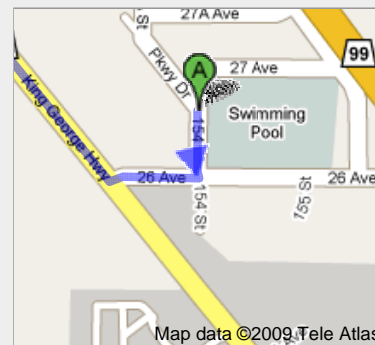

Directions to 13820 88 Ave, Surrey, BC, Canada  
14.9 km – about 17 mins

154 St

1. Head **south** on **154 St** toward **26 Ave**

go 0.1 km  
total 0.1 km

2. Turn **right** at **26 Ave**

go 0.2 km  
total 0.3 km

3. Turn **right** at **King George Hwy**  
About 3 mins

go 2.7 km  
total 3.0 km

4. Continue straight to stay on **King George Hwy**  
About 13 mins

go 11.5 km  
total 14.5 km

➔ 5. Turn right at **88 Ave**

go 0.4 km  
total 14.9 km

 13820 88 Ave, Surrey, BC, Canada

These directions are for planning purposes only. You may find that construction projects, traffic, weather, or other events may cause conditions to differ from the map results, and you should plan your route accordingly. You must obey all signs or notices regarding your route.

Map data ©2009 Tele Atlas