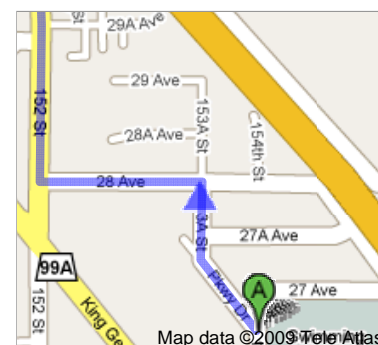

Directions to 16555 Fraser Hwy,
Surrey, BC, Canada
17.4 km – about 20 mins

Pkwy Dr

1. Head northwest on Pkwy Dr toward 153A St

go 0.2 km
total 0.2 km

2. Slight right at 153A St

go 0.1 km
total 0.3 km

3. Turn left at 28 Ave

go 0.3 km
total 0.6 km

4. Turn right at 152 St
About 8 mins

go 5.7 km
total 6.3 km

➤ 5. Turn right at 56 Ave
About 4 mins

go 4.6 km
total 10.9 km

⬅ 6. Turn left at Cloverdale Bypass
About 2 mins

go 0.7 km
total 11.6 km

⤵ 7. Slight left at 176 St
About 3 mins

go 3.1 km
total 14.7 km

⤵ 8. Slight left to stay on 176 St

go 78 m
total 14.8 km

⬅ 9. Turn left at Fraser Hwy
About 3 mins

go 2.6 km
total 17.4 km

 16555 Fraser Hwy, Surrey, BC, Canada

Map data ©2009 Tele Atlas