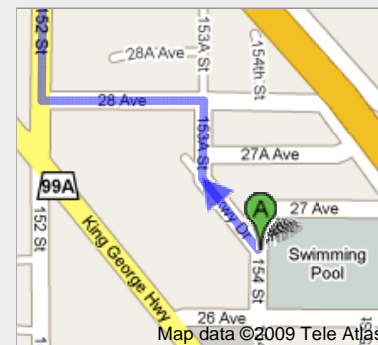

Directions to 16555 Fraser Hwy,
Surrey, BC, Canada
17.4 km – about 20 mins

Pkwy Dr

1. Head northwest on Pkwy Dr toward 153A St

go 0.2 km
total 0.2 km

2. Slight right at 153A St

go 0.1 km
total 0.3 km

3. Turn left at 28 Ave

go 0.3 km
total 0.6 km

4. Turn right at 152 St
About 8 mins

go 5.7 km
total 6.3 km

➤ 5. Turn right at 56 Ave
About 4 mins

go 4.6 km
total 10.9 km

⬅ 6. Turn left at Cloverdale Bypass
About 2 mins

go 0.7 km
total 11.6 km

⤵ 7. Slight left at 176 St
About 3 mins

go 3.1 km
total 14.7 km

⤵ 8. Slight left to stay on 176 St

go 78 m
total 14.8 km

⬅ 9. Turn left at Fraser Hwy
About 3 mins

go 2.6 km
total 17.4 km

 16555 Fraser Hwy, Surrey, BC, Canada

Map data ©2009 Tele Atlas