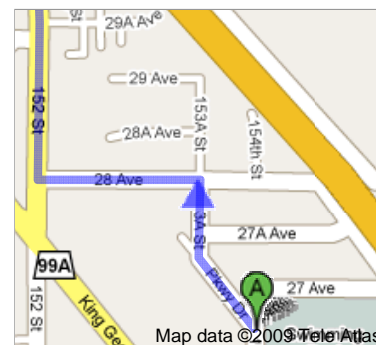

Directions to 14300 Entertainment Blvd, Richmond, BC, Canada
27.2 km – about 21 mins

Pkwy Dr

1. Head northwest on Pkwy Dr toward 153A St

go 0.2 km
total 0.2 km

2. Slight right at 153A St

go 0.1 km
total 0.3 km

3. Turn left at 28 Ave

go 0.3 km
total 0.6 km

4. Turn right at 152 St
About 2 mins

go 1.0 km
total 1.6 km

5. Turn left at 32 Ave Divers

go 0.2 km
total 1.8 km

6. Take the ramp onto Hwy 99 N/BC-99 N
About 15 mins

go 23.5 km
total 25.3 km

7. Take exit 32 for Steveston Hwy

go 0.4 km
total 25.7 km

8. Turn right at Steveston Hwy
About 2 mins

go 1.3 km
total 27.1 km

9. Turn left at Entertainment Blvd

go 0.2 km
total 27.2 km

 14300 Entertainment Blvd, Richmond, BC, Canada

These directions are for planning purposes only. You may find that construction projects, traffic, weather, or other events may cause conditions to differ from the map results, and you should plan your route accordingly. You must obey all signs or notices regarding your route.