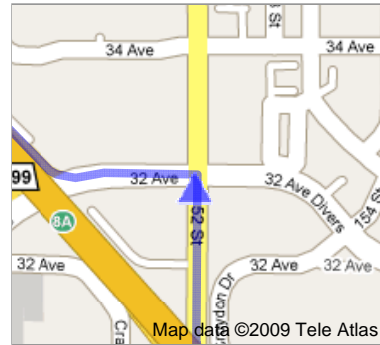

Directions to 14300 Entertainment Blvd, Richmond, BC, Canada
27.2 km – about 21 mins

Pkwy Dr

1. Head northwest on Pkwy Dr toward 153A St

go 0.2 km
total 0.2 km

2. Slight right at 153A St

go 0.1 km
total 0.3 km

3. Turn left at 28 Ave

go 0.3 km
total 0.6 km

4. Turn right at 152 St
About 2 mins

go 1.0 km
total 1.6 km

5. Turn left at 32 Ave Divers

go 0.2 km
total 1.8 km

6. Take the ramp onto Hwy 99 N/BC-99 N
About 15 mins

go 23.5 km
total 25.3 km

7. Take exit 32 for Steveston Hwy

go 0.4 km
total 25.7 km

8. Turn right at Steveston Hwy
About 2 mins

go 1.3 km
total 27.1 km

9. Turn left at Entertainment Blvd

go 0.2 km
total 27.2 km

 14300 Entertainment Blvd, Richmond, BC, Canada

These directions are for planning purposes only. You may find that construction projects, traffic, weather, or other events may cause conditions to differ from the map results, and you should plan your route accordingly. You must obey all signs or notices regarding your route.