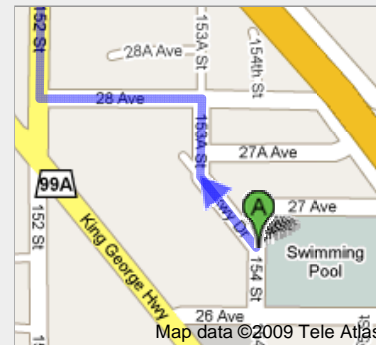

Directions to 14300 Entertainment Blvd, Richmond, BC, Canada
27.2 km – about 21 mins

Pkwy Dr

1. Head northwest on Pkwy Dr toward 153A St

go 0.2 km
total 0.2 km

2. Slight right at 153A St

go 0.1 km
total 0.3 km

3. Turn left at 28 Ave

go 0.3 km
total 0.6 km

4. Turn right at 152 St
About 2 mins

go 1.0 km
total 1.6 km

5. Turn left at 32 Ave Divers

go 0.2 km
total 1.8 km

6. Take the ramp onto Hwy 99 N/BC-99 N
About 15 mins

go 23.5 km
total 25.3 km

7. Take exit 32 for Steveston Hwy

go 0.4 km
total 25.7 km

8. Turn right at Steveston Hwy
About 2 mins

go 1.3 km
total 27.1 km

9. Turn left at Entertainment Blvd

go 0.2 km
total 27.2 km

 14300 Entertainment Blvd, Richmond, BC, Canada

These directions are for planning purposes only. You may find that construction projects, traffic, weather, or other events may cause conditions to differ from the map results, and you should plan your route accordingly. You must obey all signs or notices regarding your route.